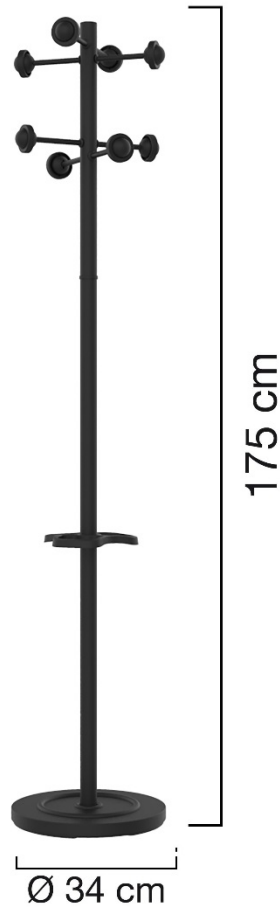

ACCUEIL

Design by UNILUX in France

«ACCUEIL: perfect for communities and open-space offices with the news colors.»

FUNCTIONAL

Robust and practical product

Accueil coatstand is made of a 175 cm-mild steel post. It is equipped with 8 offset rounded coat pegs to facilitate the hanging. The revolving head enables to put it in the angle of an office or against a wall whilst ensuring the access to the clothing.

THE ADVANTAGES

The must have

Accueil is equipped with an umbrella stand
Capacity: 9 umbrellas. A 6kg- weighed base ensures the steadiness of the product.

QUICK ASSEMBLY IN 4 MINS WITHOUT TOOLS

UNILUX

DIMENSIONS

Range Focus

ACCUEIL is also available:

- Chromium version 

Black + wooden version 

Metal grey + Wood 

TECHINCAL FEATURES

Materials

Post: Epoxy painting steel post

Coat pegs: nylon, ABS and polypropylene

Umbrella stand in polypropylene

SAP no.	Colour			Revolving head	Drip tray	Mounting time	Warranty	Net weight	EAN code
100340698	Met grey	8	9	Yes	Yes	4 minutes	2 years	8,44 kg	3595560008872
100340694	Black	8	9	Yes	Yes	4 minutes	2 years	8,44 kg	3595560008827
400095390	Blue	8	9	Yes	Yes	4 minutes	2 years	8,44 kg	3595560025374
100340696	White	8	9	Yes	Yes	4 minutes	2 years	8,44 kg	3595560008858
400017761	Lime green	8	9	Yes	Yes	4 minutes	2 years	8,44 kg	3595560002627
400095219	Purple	8	9	Yes	Yes	4 minutes	2 years	8,44 kg	3595560024803