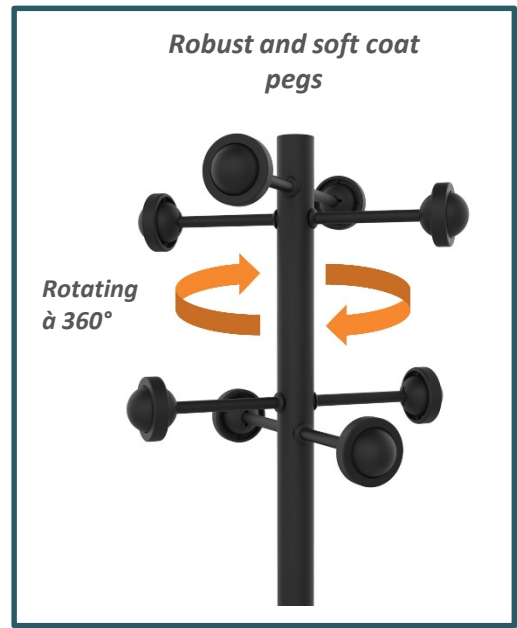

DESIGN

Protected clothing

The rounded coat pegs reassure and give to Accueil coat stand this very familiar look which makes it successful. They are equipped with anti-skid edges and have been designed to avoid misshaping the clothes. The coat pegs are reinforced and made in united cast in one piece.

THE ADVANTAGES

The must have

Accueil is equipped with an umbrella stand
Capacity: 9 umbrellas. A 6kg- weighed base ensures the steadiness of the product.

QUICK ASSEMBLY IN 4 MINS WITHOUT TOOLS

UNILUX

DIMENSIONS

Range Focus

ACCUEIL is also available:

- Chromium version 

Black + wooden version 

Metal grey + Wood 

TECHINCAL FEATURES

Materials

Post: Epoxy painting steel post

Coat pegs: nylon, ABS and polypropylene

Umbrella stand in polypropylene

SAP no.	Colour			Revolving head	Drip tray	Mounting time	Warranty	Net weight	EAN code
100340698	Met grey	8	9	Yes	Yes	4 minutes	2 years	8,44 kg	3595560008872
100340694	Black	8	9	Yes	Yes	4 minutes	2 years	8,44 kg	3595560008827
400095390	Blue	8	9	Yes	Yes	4 minutes	2 years	8,44 kg	3595560025374
100340696	White	8	9	Yes	Yes	4 minutes	2 years	8,44 kg	3595560008858
400017761	Lime green	8	9	Yes	Yes	4 minutes	2 years	8,44 kg	3595560002627
400095219	Purple	8	9	Yes	Yes	4 minutes	2 years	8,44 kg	3595560024803