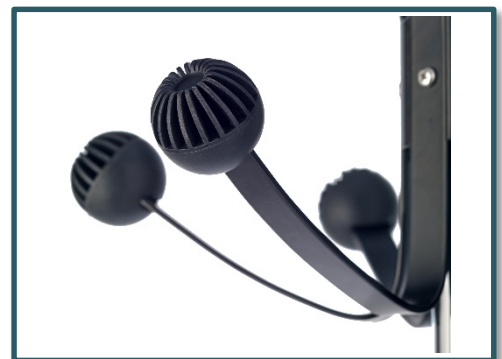

QUICK ASSEMBLY IN 4 MINS

UNILUX