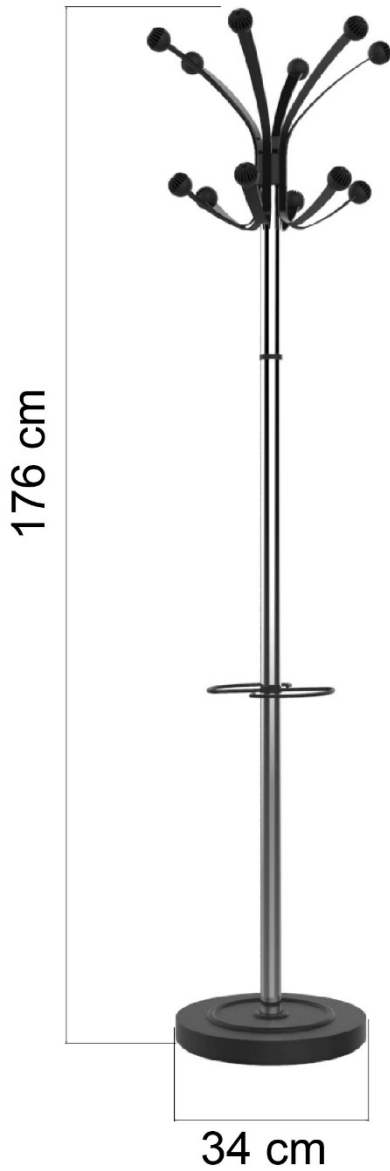

DIMENSIONS

The coat rack is the design accessory essential to the collective or individual spaces.

Conveying values of reception and sharing, the coat rack is an object at the same time practical, warm and ornamental..

TECHINCAL FEATURES

Materials

Post: Chromium plated steel

Coat hook: ABS

Coat pegs: metal Epoxy painting

Umbrella stand and PP: metal Epoxy painting

SAP no.	Colour			Revolving head	Drip tray	Mounting time	Warranty	Net weight	EAN code
400095393	Black/Chrome	12	6	Yes	Yes	4 mins	10 years	9,37 kg	3595560025435