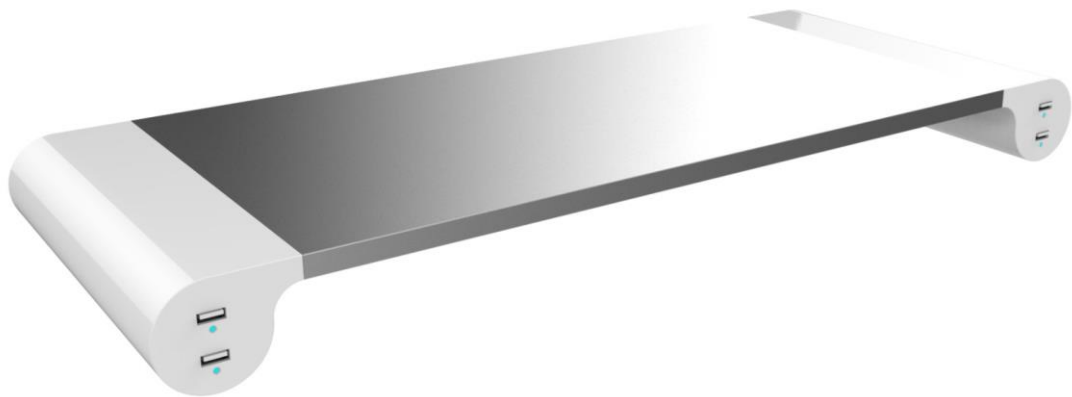

General informations

Input: 230V 50Hz

Output: DC 5.2V, Max. 4.2A

4 USB inputs

Max. 25kg