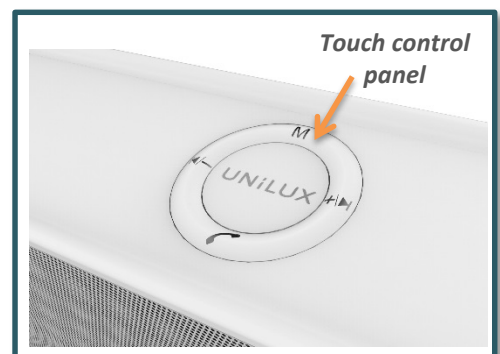

Charging time : 2 hours

Play time : 5 hours

DESIGN

Sober lines

Comtemporary and compact design,it can perfectly be integrated on any desk surfaces.

Transmission distance : 10m

USB PORT

Product + points

LOLA is equipped with a USB port for charging smartphones or tablets

Available in 1 color: White

UNILUX

 **TECHNICAL FEATURES**

Materials

Plastic injected

BATTERY POWER

USB cable (supplied)