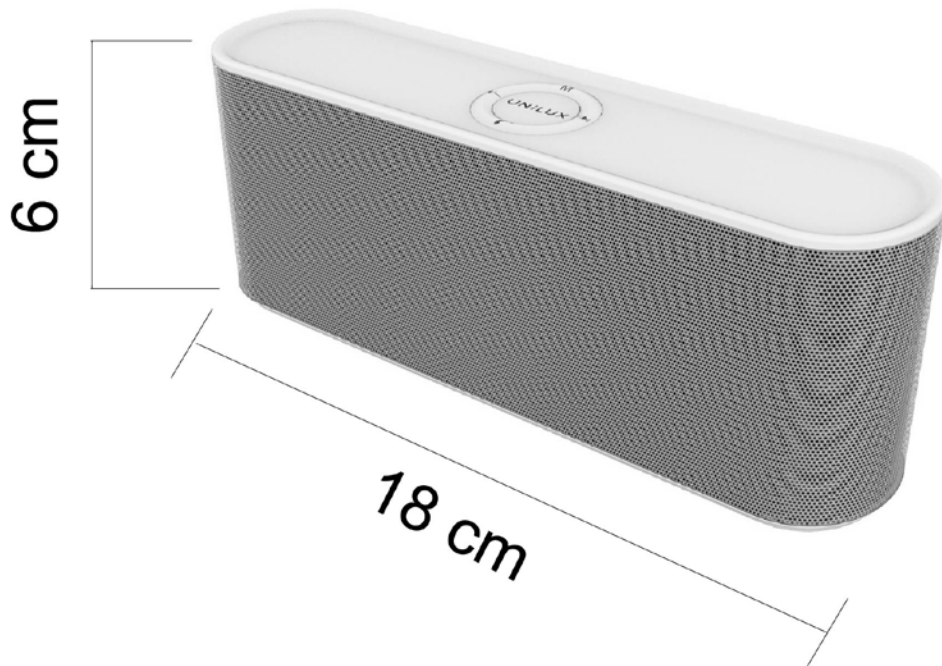

LOLA

« LOLA: Perfect for SKYPE meetings and conf call. »

BLUETOOTH FUNCTION

Efficient and smart

LOLA is equipped efficient speakers 3W+3W for high quality sound. With bluetooth and handfree functions, LOLA is perfect for SKYPE meetings in your desk or conference room (microphone around 1 meter), or for listening music.

Charging time : 2 hours

Play time : 5 hours

DESIGN

Sober lines

Comtemporary and compact design,it can perfectly be integrated on any desk surfaces.

Transmission distance : 10m

USB PORT

Product + points

LOLA is equipped with a USB port for charging smartphones or tablets

Available in 1 color: White

UNILUX

 **TECHNICAL FEATURES**

Materials

Plastic injected

BATTERY POWER

USB cable (supplied)

SAP no.	Colors	Rated power	Dimensions	Warranty	Net weight	EAN code
400095448	White	2x3W	60 mm x180mmx70mm	2 years	0,64kg	359556005756