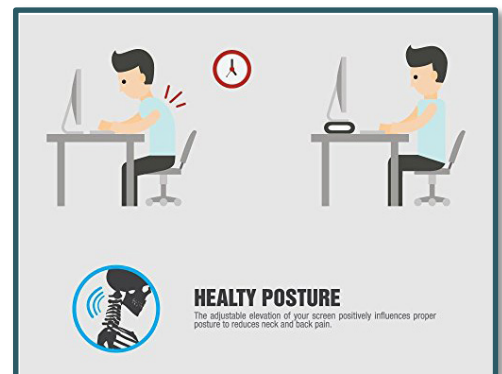

STUDY

« STUDY: design and elegant desk accessory to use it everyday. »

DESIGN

Sleek modern

Study is a simple, design and elegant desk accessory. After a long day of work, simply slide your keyboard into the designated space below the shelf and store your office miscellany - keys, pens on the top.

You can be also used for laptop stand, better heat dissipation.

ERGONOMIC

Health benefits

STUDY adjusts elevation of your screen positively influences proper posture to reduce:

- fatigue
- back pain
- cervical tensions.

Well Being at the office

USB CHARGER

Product benefit

STUDY is equipped with 4 USB ports to charge smartphones or tablets.

USB cable not included

DIMENSIONS

TECHNICAL FEATURES

Materials