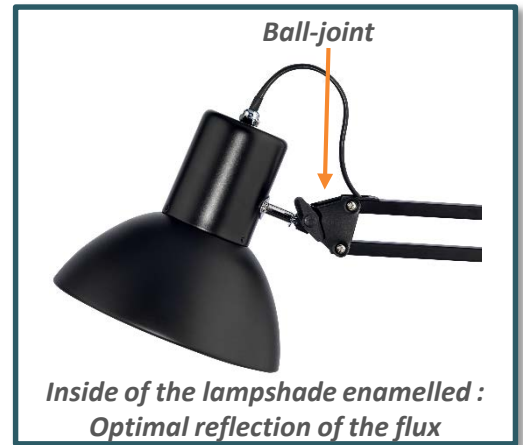

DIMENSIONS

TECHNICAL FEATURES

Materials

Epoxy painted steel
Recyclable aluminium