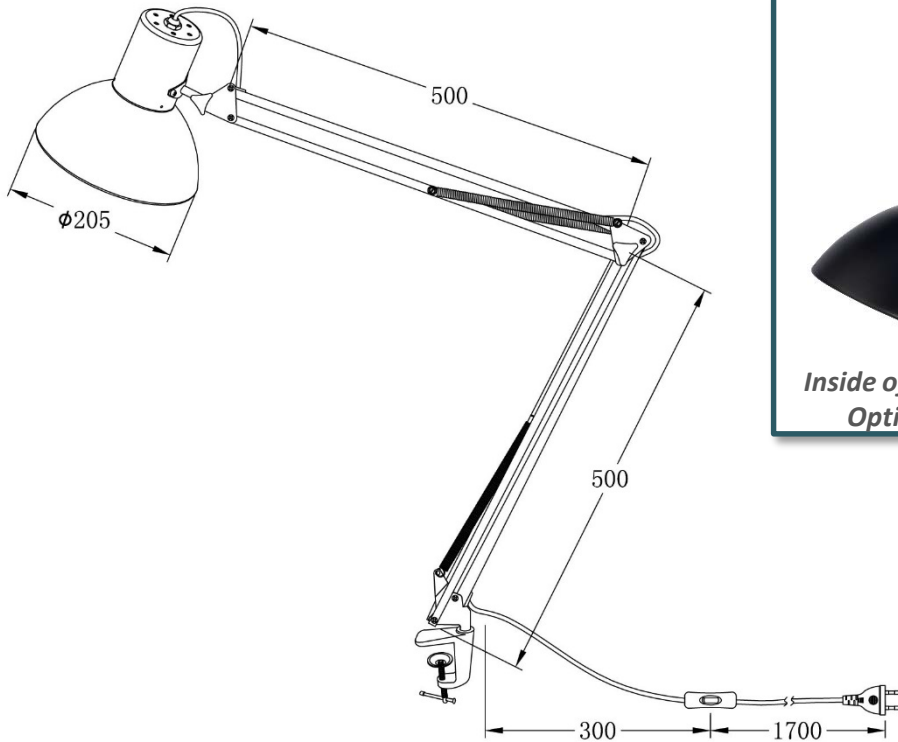

#### **Ideal for artistic activities**

The 105 cm arm enables high amplitude of movements and is ideal for drawing board, architects' offices or any other large surface.

Very easy to handle with the double articulated and rotating arm with balancing springs that facilitate the positioning in any directions.

### **RANGE DESCRIPTION**

#### **Wide choice**

Success is available in 3 different arm lengths including 66cm, 80 cm and 105cm and also in 2 different colours: black and white.

Also available in chromium version with an 80cm arm.

## DIMENSIONS