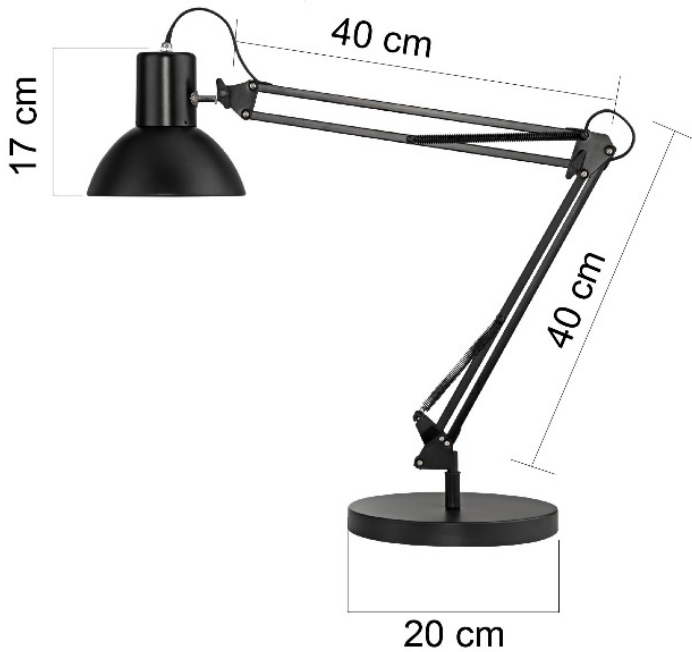

Delivered with its base, clamp and without bulb, SUCCESS offers an ultra competitive price

ERGONOMICS

And easy handling

Very easy to handle with the rotating double arm equipped with balancing springs that facilitate the positioning in any directions.

RANGE DESCRIPTION

Wide choice

Success is available in 3 different arm lengths including 80 cm, 66 cm and 105 cm and also in 2 different colours: black and white.

Also available in chromium version with an 80cm arm.

DIMENSIONS

TECHNICAL FEATURES

Materials

Epoxy painted steel
Recyclable aluminium

Source

With no bulb

SAP no.	Colour/ Fixing	Warranty	Net weight	EAN code
400093579	Black Base+Clamp	2 years	4,2 kg	3595560014613
400093610	White Base+Clamp	2 years	4,2 kg	3595560014644