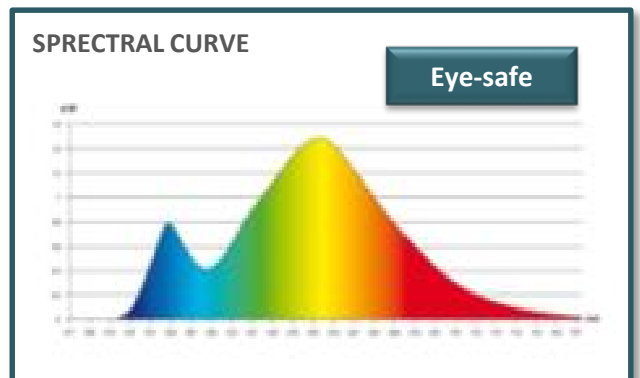

Driver

Removable on plug

SAP no.	Colour	Energy consumption KW/1000 h	Lumen	Lm/W *	Colour T*	CRI	Source's lifetime**	Warranty (except for driver)	Net weight Kg	EAN code
100340421	Black Metal grey	7	590	107	2900 K	83	40 000h	2 years	1,59	3595560014859

*Calculated on the basis of a 1000 hours use of the lamp per year