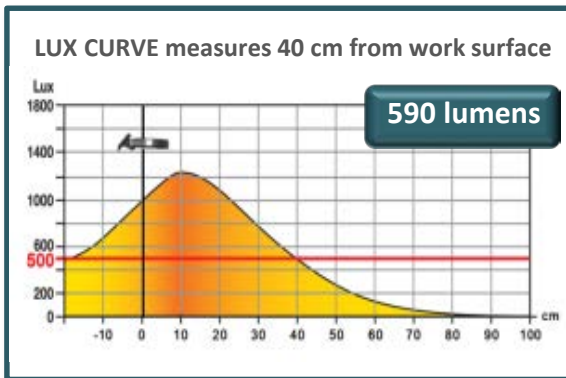

Driver

Removable on plug

SAP no.	Colour	Energy consumption KW/1000 h	Lumen	Lm/W *	Colour T*	CRI	Source's lifetime**	Warranty (except for driver)	Net weight Kg	EAN code
100340421	Black Metal grey	7	590	107	2900 K	83	40 000h	2 years	1,59	3595560014859

*Calculated on the basis of a 1000 hours use of the lamp per year