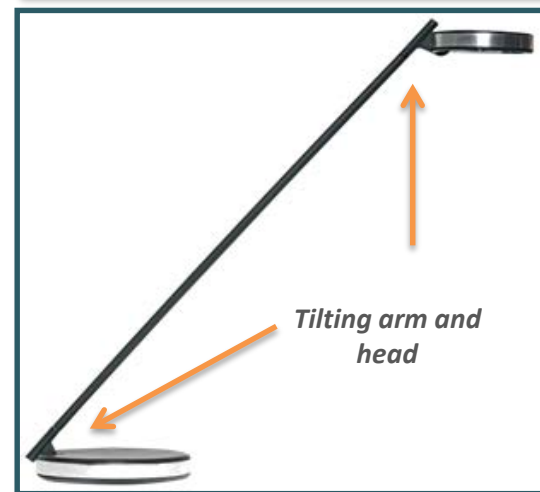

/ DISC

« DISC: diffuses a powerful energy-efficient and quality lighting »
Fits any kind of office »

◆ HIGH PERFORMANCE

... and lasting

Disc is equipped with the latest generation of LED, very efficient: 590 lumens, luminous efficacy of 107 lm/w, for a lifetime of 40 years.

With a very low energy-consumption, Disc allows to save up to 80% on the power cost, and its environmental impact is low.

◆ VISUAL COMFORT

Ergonomics and well-being

The Disc lamp provides an optimal lighting:

- + than 500 Lux on the work surface
- Asymmetrical: avoids glare situations and limits contrasts
- A colour temperature called warm: 2900 K
- A good colour rendering : IRC > 83

◆ DESIGN

Clean and modern lines

Very nice clean lines, with a smart symmetry between head and base. Disc can suit any environment, modern or classical.

Asymmetrical lighting

Tilting arm and head

DIMENSIONS

TECHNICAL FEATURES

Materials

ABS and recyclable aluminium