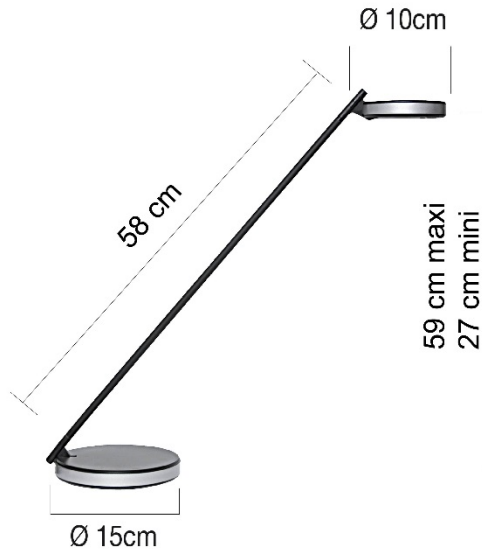

Very nice clean lines, with a smart symmetry between head and base. Disc can suit any environment, modern or classical.

Asymmetrical lighting

Tilting arm and head

DIMENSIONS

TECHNICAL FEATURES

Materials

ABS and recyclable aluminium