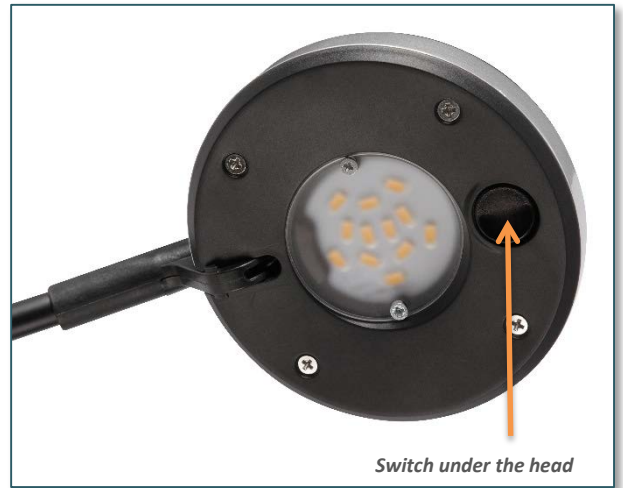

/ DISC

« DISC: diffuses a powerful energy-efficient and quality lighting »
Fits any kind of office »

◆ HIGH PERFORMANCE

... and lasting

Disc is equipped with the latest generation of LED, very efficient: 590 lumens, luminous efficacy of 107 lm/w, for a lifetime of 40 years.

With a very low energy-consumption, Disc allows to save up to 80% on the power cost, and its environmental impact is low.

◆ VISUAL COMFORT

Ergonomics and well-being

The Disc lamp provides an optimal lighting:

- + than 500 Lux on the work surface
- Asymmetrical: avoids glare situations and limits contrasts
- A colour temperature called warm: 2900 K
- A good colour rendering : IRC > 83

◆ DESIGN

Clean and modern lines

Very nice clean lines, with a smart symmetry between head and base. Disc can suit any environment, modern or classical.

Asymmetrical lighting

Tilting arm and head

DIMENSIONS

TECHNICAL FEATURES

Materials

ABS and recyclable aluminium