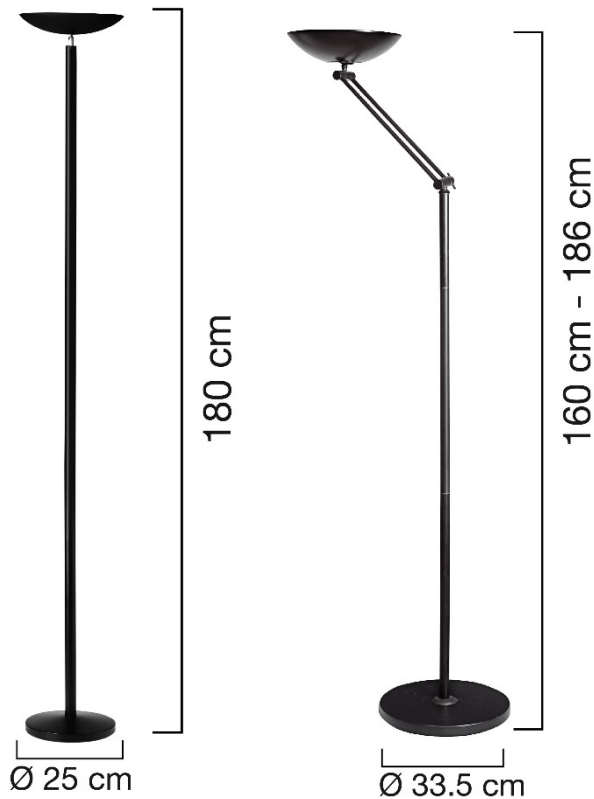

Adapt the lighting flux according to your needs.

THOUGHT-OUT-DESIGN

Sober lines

The bowl of the FIRST uplighter is fitted with a reflector in recyclable aluminium ensuring an optimal diffusion of the indirect lighting. Its small base guarantees the stability of the whole, even near traffic areas. Available in black and metal grey.

The tilting version of FIRST Black enables you to bring the light above the work surface.

DIMENSIONS

TECHNICAL FEATURES

Materials

Steel, Epoxy coating

Reflector in recyclable aluminium

Source

Halogen tube 230W RS7 (supplied)

SAP no.	Colours	Energy consumption KW/1000 h	Lm	Lm/W	Colour T°	CRI	Source's lifetime*	Warranty	Net weight	EAN code
100340557	Black	230	5060	22	2900 K	100	2 years	1 year	5,56kg	3595560007240
100340559	Met grey	230	5060	22	2900 K	100	2 years	1 year	5,56kg	3595560006595
100340570	Black Articul.	230	5060	22	2900 K	100	2 years	1 year	9,00kg	3595560003426