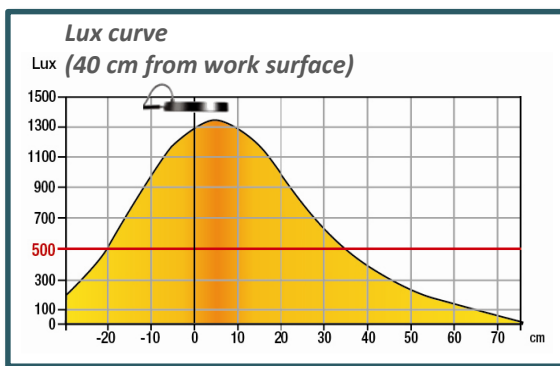

Driver

Removable on plug

SAP no.	Colour	Energy consumption KW/1000 h	Lumen	Lm/W*	Colour T° Kelvin	CRI	Source's lifetime**	Warranty	Net weight	EAN code
400036264	Black	6,5	630	100	3100	90	40 000h	2 years	1,9Kg	3595560006519

*Calculated on the basis of a 1000 hours use of the lamp per year