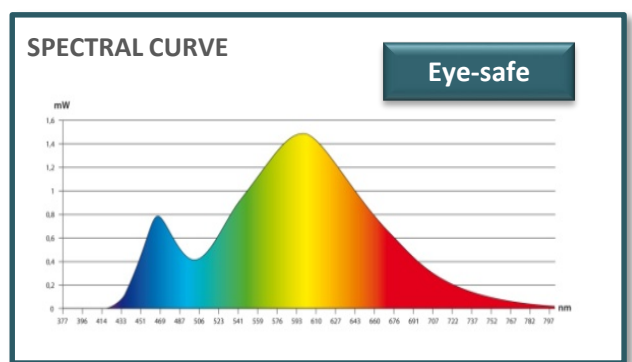

Driver

Removable on plug

SAP no.	Colour	Energy consumption KW/1000 h	Lumen	Lm/W*	Colour T° Kelvin	CRI	Source's lifetime**	Warranty	Net weight	EAN code
400036264	Black	6,5	630	100	3100	90	40 000h	2 years	1,9Kg	3595560006519

*Calculated on the basis of a 1000 hours use of the lamp per year