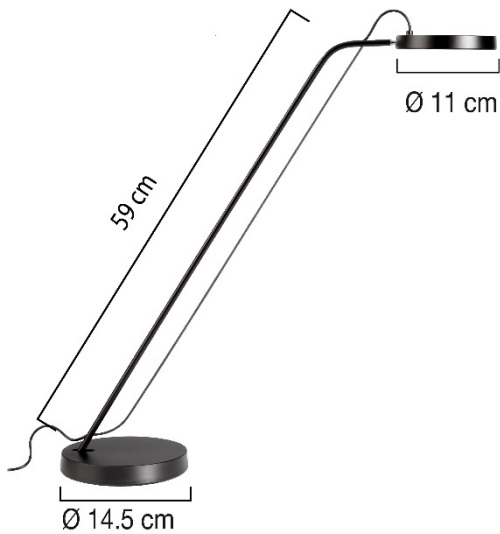

Tactile switch with dimming of light intensity Memorization of intensity adjustment

Automatic switch-off after 5 hours without use: money-savings and safety

LED

UNILUX

DIMENSIONS

TECHNICAL FEATURES

Materials