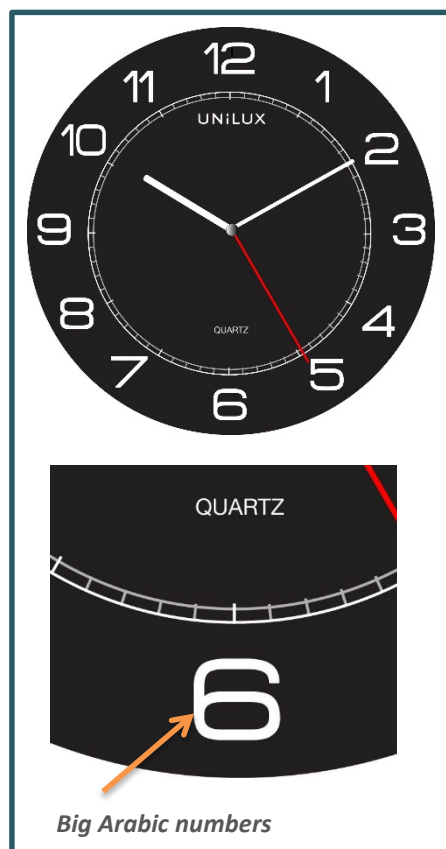

MEGA

« MEGA: Readable from up to 180 metres!
MEGA fits large spaces perfectly: open-spaces, warehouses,
meeting rooms ... ».

LARGE SIZE

Easy to read

With its 57,5 cm diameter, MEGA can be read from far away : It's the ideal clock for large spaces. It can also decorate a naked wall with style .

DESIGN

A well thought large clock

Very contemporary look, with its white numbers on a black background and its red clock hands : visual contrast favourable to reading.

TECHNICAL FEATURES

Matériaux

Outline and cover : plastic

1 AA 1,5V (supplied)

Average consumption: 0,21 mA 

SAP no.	Colour	Dimensions	Battery supplied	Second hand	Radio-controlled	Readability	Warranty	Net weight	Code EAN
400094568	Black	Ø 57,5	1 x AA 1,5 V	Yes	No	180 m	2 years	2,70 kg	3595560025183