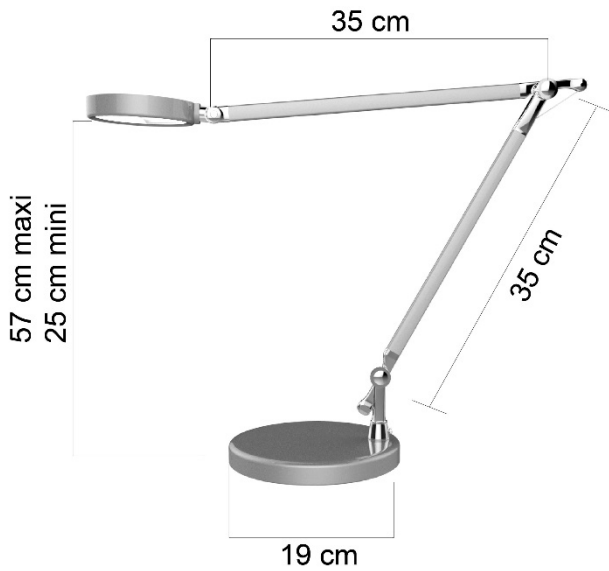

## GREAT SIZE RANGE

### And flexibility

Senza 2 offers a wide range of adjustment thanks to its double arm with 3 articulations, fitted with compensation springs enabling perfectly fluid movements. The lamp swivels at 360° on the base, and the head can be moved in every direction.

## DIMENSIONS