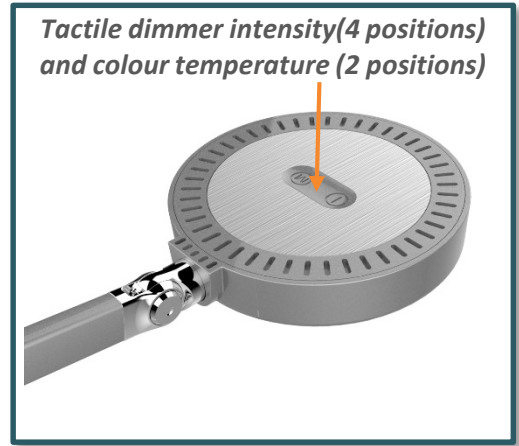

## GREAT SIZE RANGE

### And flexibility

Senza 2 offers a wide range of adjustment thanks to its double arm with 3 articulations, fitted with compensation springs enabling perfectly fluid movements. The lamp swivels at 360° on the base, and the head can be moved in every direction.

## DIMENSIONS