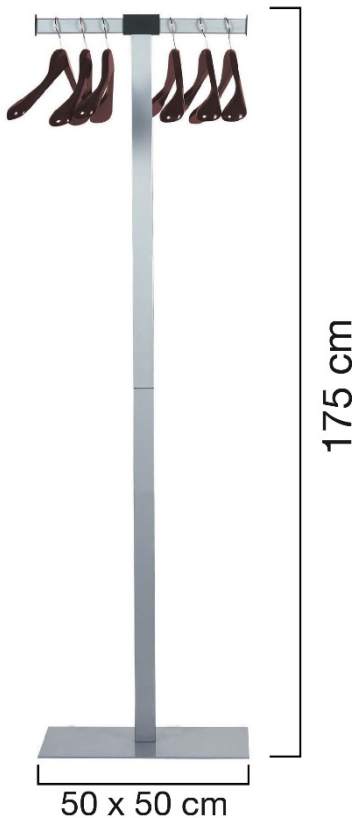

FUNCTIONAL

And robust

The structure in ADX steel and the 2x5 cm-thick- arm and the cross-shape base ensure the steadiness and robustness to support without difficulties the most heavy clothes such as leather jacket.

LES + THE ADVANTAGES

Easy mounting

Composed with 4 large pieces, the mounting is effortlessly done in 3 steps. Allen key fitted.

High
steadiness
steel base
50 x 50 cm

DIMENSIONS

TECHNICAL FEATURES

Maximum capacity

6 coat hangers

Movements

Not any

Materials

ADX steel , epoxy painting
Solid wooden coat hangers

The coatstand is the design accessory essential for team or individual spaces. Conveying values of welcome and share, the coatstand is at the same time a practical, warm and decorative object.

| SAP no. | Colour |  |  | Revolving head | Drip-tray | Assembly time | Warranty | Net weight | EAN code |
|-----------|------------|---|---|----------------|-----------|---------------|----------|------------|---------------|
| 100340626 | Metal grey | 6 | 0 | No | No | 3 mins | 2 years | 10,33 kg | 3595560007196 |