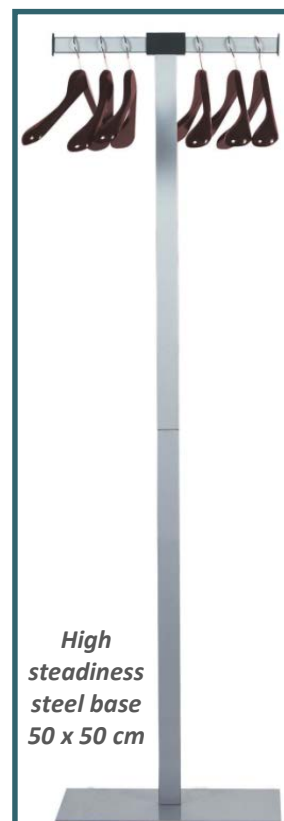

SPIRIT

«SPIRIT is a must have in waiting rooms, welcoming halls and casual cloakrooms.»

DESIGN

Protective coat hangers

SPIRIT coat stand is the ideal compromise between conventional coat stand and professional garment racks. It is fitted with 6 solid wooden coat-hangers. Any types of clothes can be stored on SPIRIT coat stand. The studied shape ensures clothes' protection so that there is no deformation. The clothes can be put on the superior 50 cm bar hanger

FUNCTIONAL

And robust

The structure in ADX steel and the 2x5 cm-thick- arm and the cross-shape base ensure the steadiness and robustness to support without difficulties the most heavy clothes such as leather jacket.

LES + THE ADVANTAGES

Easy mounting

Composed with 4 large pieces, the mounting is effortlessly done in 3 steps. Allen key fitted.

High
steadiness
steel base
50 x 50 cm

DIMENSIONS

TECHNICAL FEATURES

Maximum capacity

6 coat hangers

Movements

Not any

Materials

ADX steel , epoxy painting
Solid wooden coat hangers

The coatstand is the design accessory essential for team or individual spaces. Conveying values of welcome and share, the coatstand is at the same time a practical, warm and decorative object.