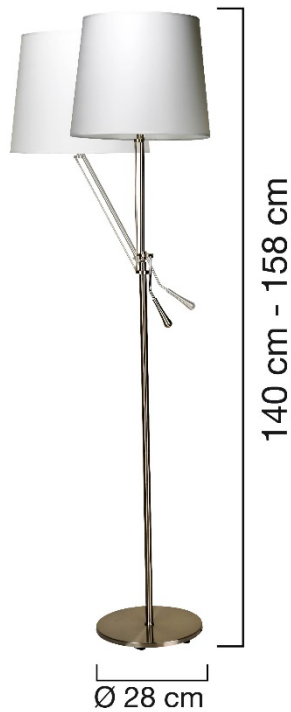

INCLINEA Uplighter

« INCLINEA LED : the tilting uplighter with contemporary design.
Ideal for reception areas and large manager offices. »

LIGHTING

Economic and efficient

INCLINEA uplighter is equipped with a LED bulb of 12W socket E27. Very low energy consumption compared with a halogen consumable. Lifetime of the source : about 20 000 h. Economic and quality lighting !

ERGONOMICS

Tilting adjustable

That uplighter is fitted with a handle located on the arm, allowing a tilting movement of the lamp according to the user's needs. INCLINEA enables to move the light on the work surface. The switch is located on the wire for an easy access.

QUALITY FINISH

A very nice product

The INCLINEA uplighter is made of brushed steel of high quality. Its lampshade in white fabric enables light to filter through.

Delivered in a strong cardboard box.

LED

UNILUX

DIMENSIONS

TECHNICAL FEATURES

Materials

Steel
Laminated fabric

Switch

ON/Off on the wire

Movements

Tilting upper post