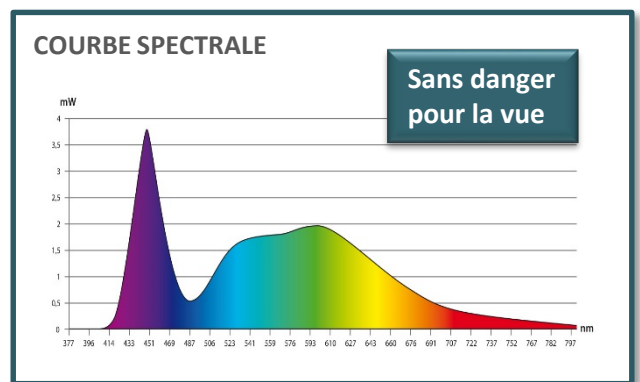

Plastic, and arm in recyclable aluminium

Source

LED built-in*: rated power 5,5W

*Cannot be replaced

Driver

Removable on plug

SAP no.	Colours	Energy Consumption KW/1000h	Lumen	Lm/W*	Colour T°	CRI	Source's lifetime**	Warranty	Net Weight	EAN code
400012753	Black – Metal grey	8	400	73	4900	87	20 000h	2 years	2,4 kg	3595560000128