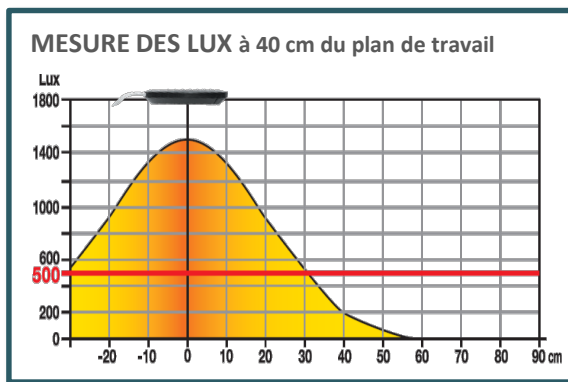

Plastic, and arm in recyclable aluminium

Source

LED built-in*: rated power 5,5W

*Cannot be replaced

Driver

Removable on plug

SAP no.	Colours	Energy Consumption KW/1000h	Lumen	Lm/W*	Colour T°	CRI	Source's lifetime**	Warranty	Net Weight	EAN code
400012753	Black – Metal grey	8	400	73	4900	87	20 000h	2 years	2,4 kg	3595560000128