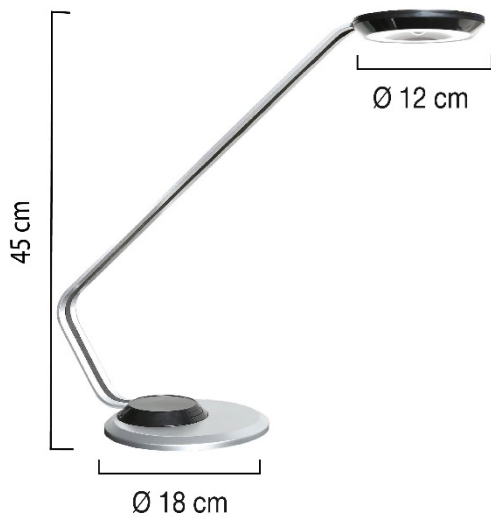

DIMMING

And flexibility

Ulva offers 4 levels of light intensity, allowing everybody to adjust the lighting all day long according to their needs. The tactile dimmer-switch is located on the base.

DIFFUSION

The LED is equipped with a lens, for a better diffusion of the light.

*Rotative arm
On the base*

*Tactile dimmer-
switch:
4 intensities*

LED

UNILUX

DIMENSIONS

TECHNICAL FEATURES

Materials

Plastic, and arm in recyclable aluminium

Source

LED built-in*: rated power 5,5W

*Cannot be replaced

Driver

Removable on plug

SAP no.	Colours	Energy Consumption KW/1000h	Lumen	Lm/W*	Colour T°	CRI	Source's lifetime**	Warranty	Net Weight	EAN code
400012753	Black – Metal grey	8	400	73	4900	87	20 000h	2 years	2,4 kg	3595560000128