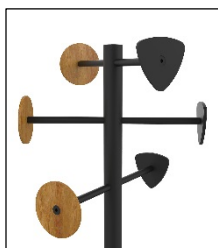

BORA BAMBOO

- **Eco-designed product:** the use of a part made of bamboo (grass) and high-quality recyclable steel thus contributes to the preservation of natural resources and to reducing our environmental impact
- **Neo retro design:** this coat rack with sober lines has been revamped to be trendy and modern thanks to the combination of materials that are both natural (bamboo) and industrial (metal).
- **Functional:** equipped with 6 offset hooks, this coat rack will ensure the perfect maintenance and respect of your clothes.
- **Clever:** equipped with an umbrella stand that can accommodate up to 6 umbrellas simultaneously and a drip tray.
- **Ideal in passage areas:** weighted base ensuring good stability of the coat rack.
- **Practical:** easy and quick assembly (in 4mins)
- **Complementary products:** coat rack perfectly coordinated with the BAYA BAMBOO lamp, PALMA BAMBOO clock and the BALY BAMBOO uplighter

- Tube: diameter 3.5 cm
- 6 steel and bamboo hooks
- Height: 178 cm
- Weighted base: 5.4 Kg, diameter 34 cm
- Umbrella stand: capacity 6 umbrellas
- Materials: steel mast with Epoxy paint and bamboo finish / steel and bamboo pegs / steel umbrella stand with Epoxy paint
- 2 years warranty
- Recyclability: disassemble and reintegrate into the material use circuit

SAP no.	Colour			Revolving head	Drip tray	Mounting time	Warranty	Net weight	EAN code
400140808	Black and bamboo	6	6	No	Yes	4 mins	2 years	7,92 kg	3595560030460